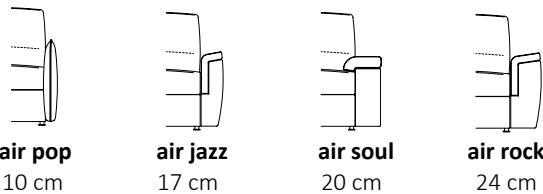

Braccioli

armrests / accoudoirs / Armlehne